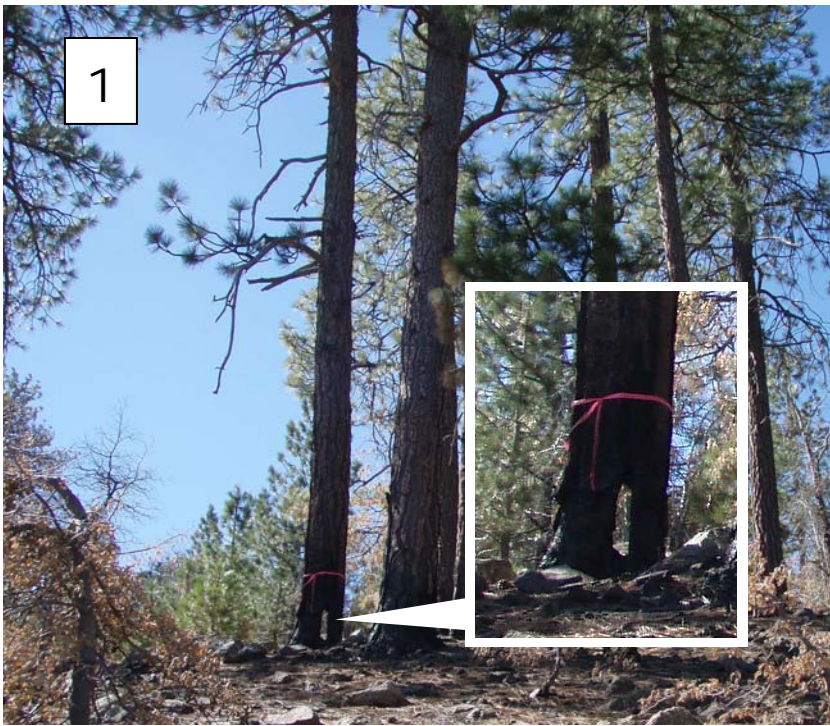

ATTACHMENT 2

Day Fire Hazard Tree Project photos; April 3-4, 2007

- 1 – Hole burned in tree above road on Alamo Mountain
- 2 – Road approaching Dutchman Campground on Alamo Mountain
- 3 – Burned trees above road approaching Half Moon Campground near Grade Valley
- 4 – Trailhead at Dutchman Campground on Alamo Mountain