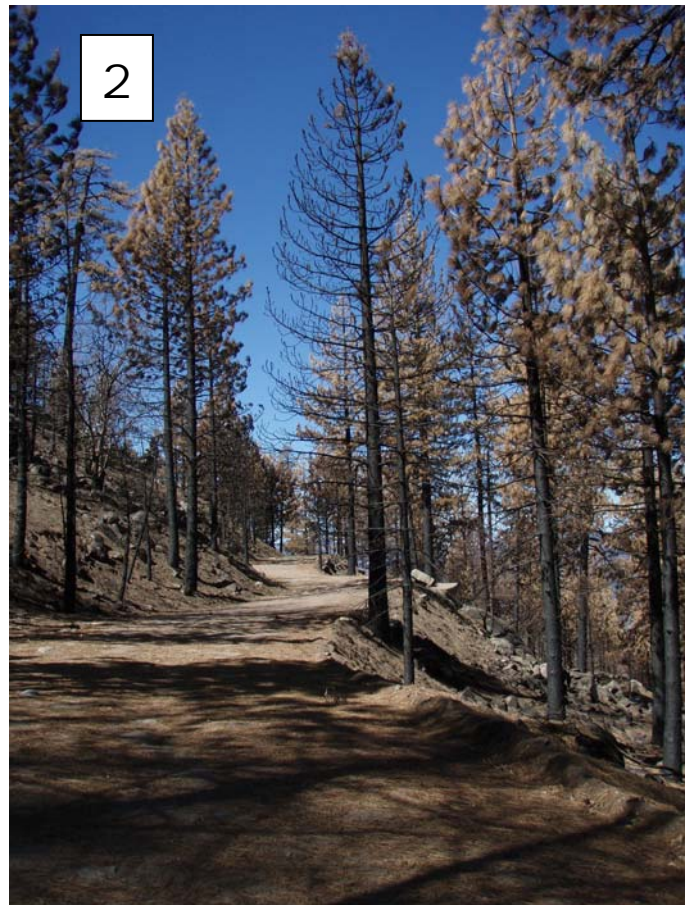

ATTACHMENT 2

Day Fire Hazard Tree Project photos; April 3-4, 2007

- 1 – Hole burned in tree above road on Alamo Mountain
- 2 – Road approaching Dutchman Campground on Alamo Mountain
- 3 – Burned trees above road approaching Half Moon Campground near Grade Valley
- 4 – Trailhead at Dutchman Campground on Alamo Mountain