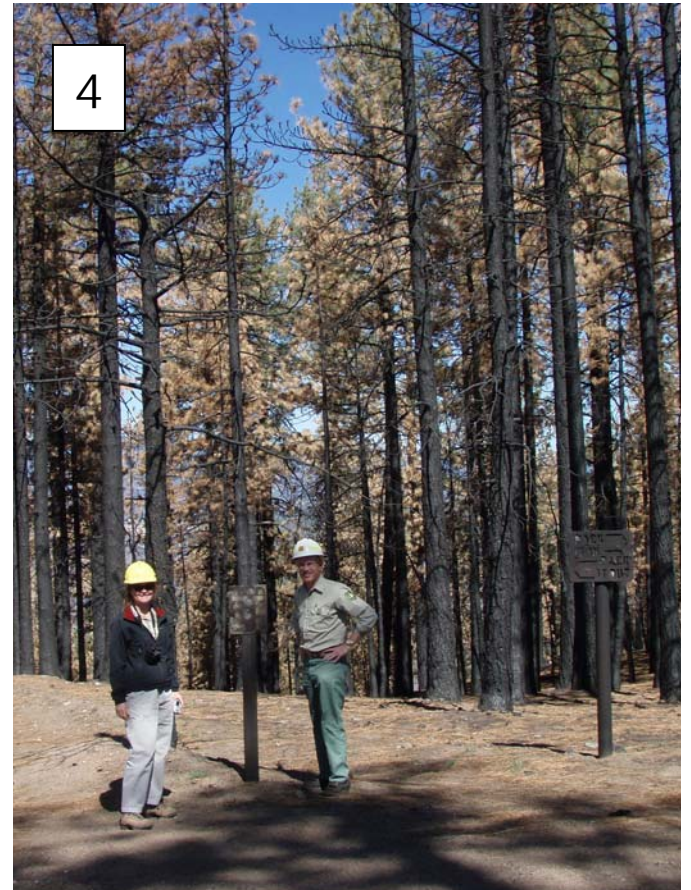

ATTACHMENT 2

Day Fire Hazard Tree Project photos; April 3-4, 2007

- 1 – Hole burned in tree above road on Alamo Mountain
- 2 – Road approaching Dutchman Campground on Alamo Mountain
- 3 – Burned trees above road approaching Half Moon Campground near Grade Valley
- 4 – Trailhead at Dutchman Campground on Alamo Mountain