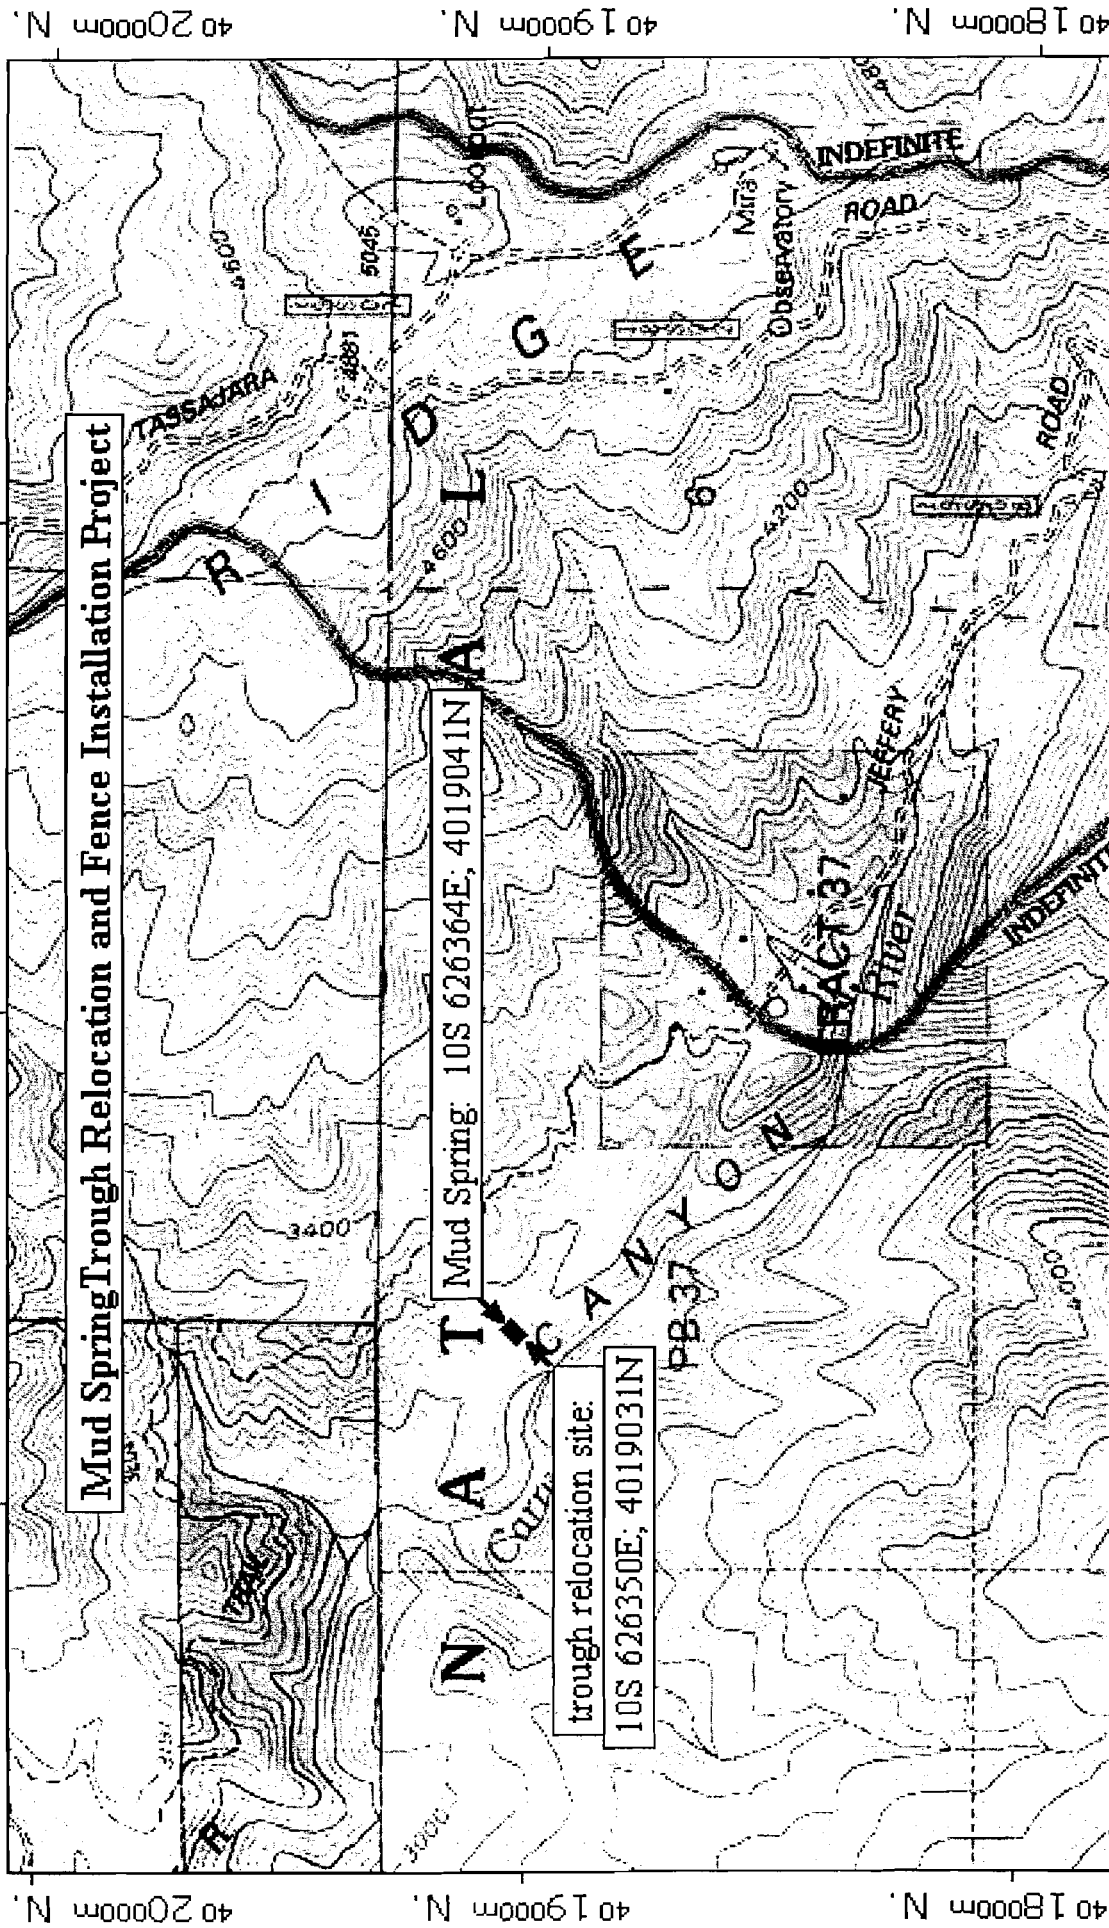

TOPO! map printed on 08/09/05 from "Mudd\_Spring.tpo" and "Mudd\_spring.tpg"  
626000m E. 627000m E. NAD27 Zone 10S 628000m E.

626000m E. 627000m E. 628000m E.

TN 14 1/2°

Map created with TOPO! © 2002 National Geographic ([www.nationalgeographic.com/topo](http://www.nationalgeographic.com/topo))