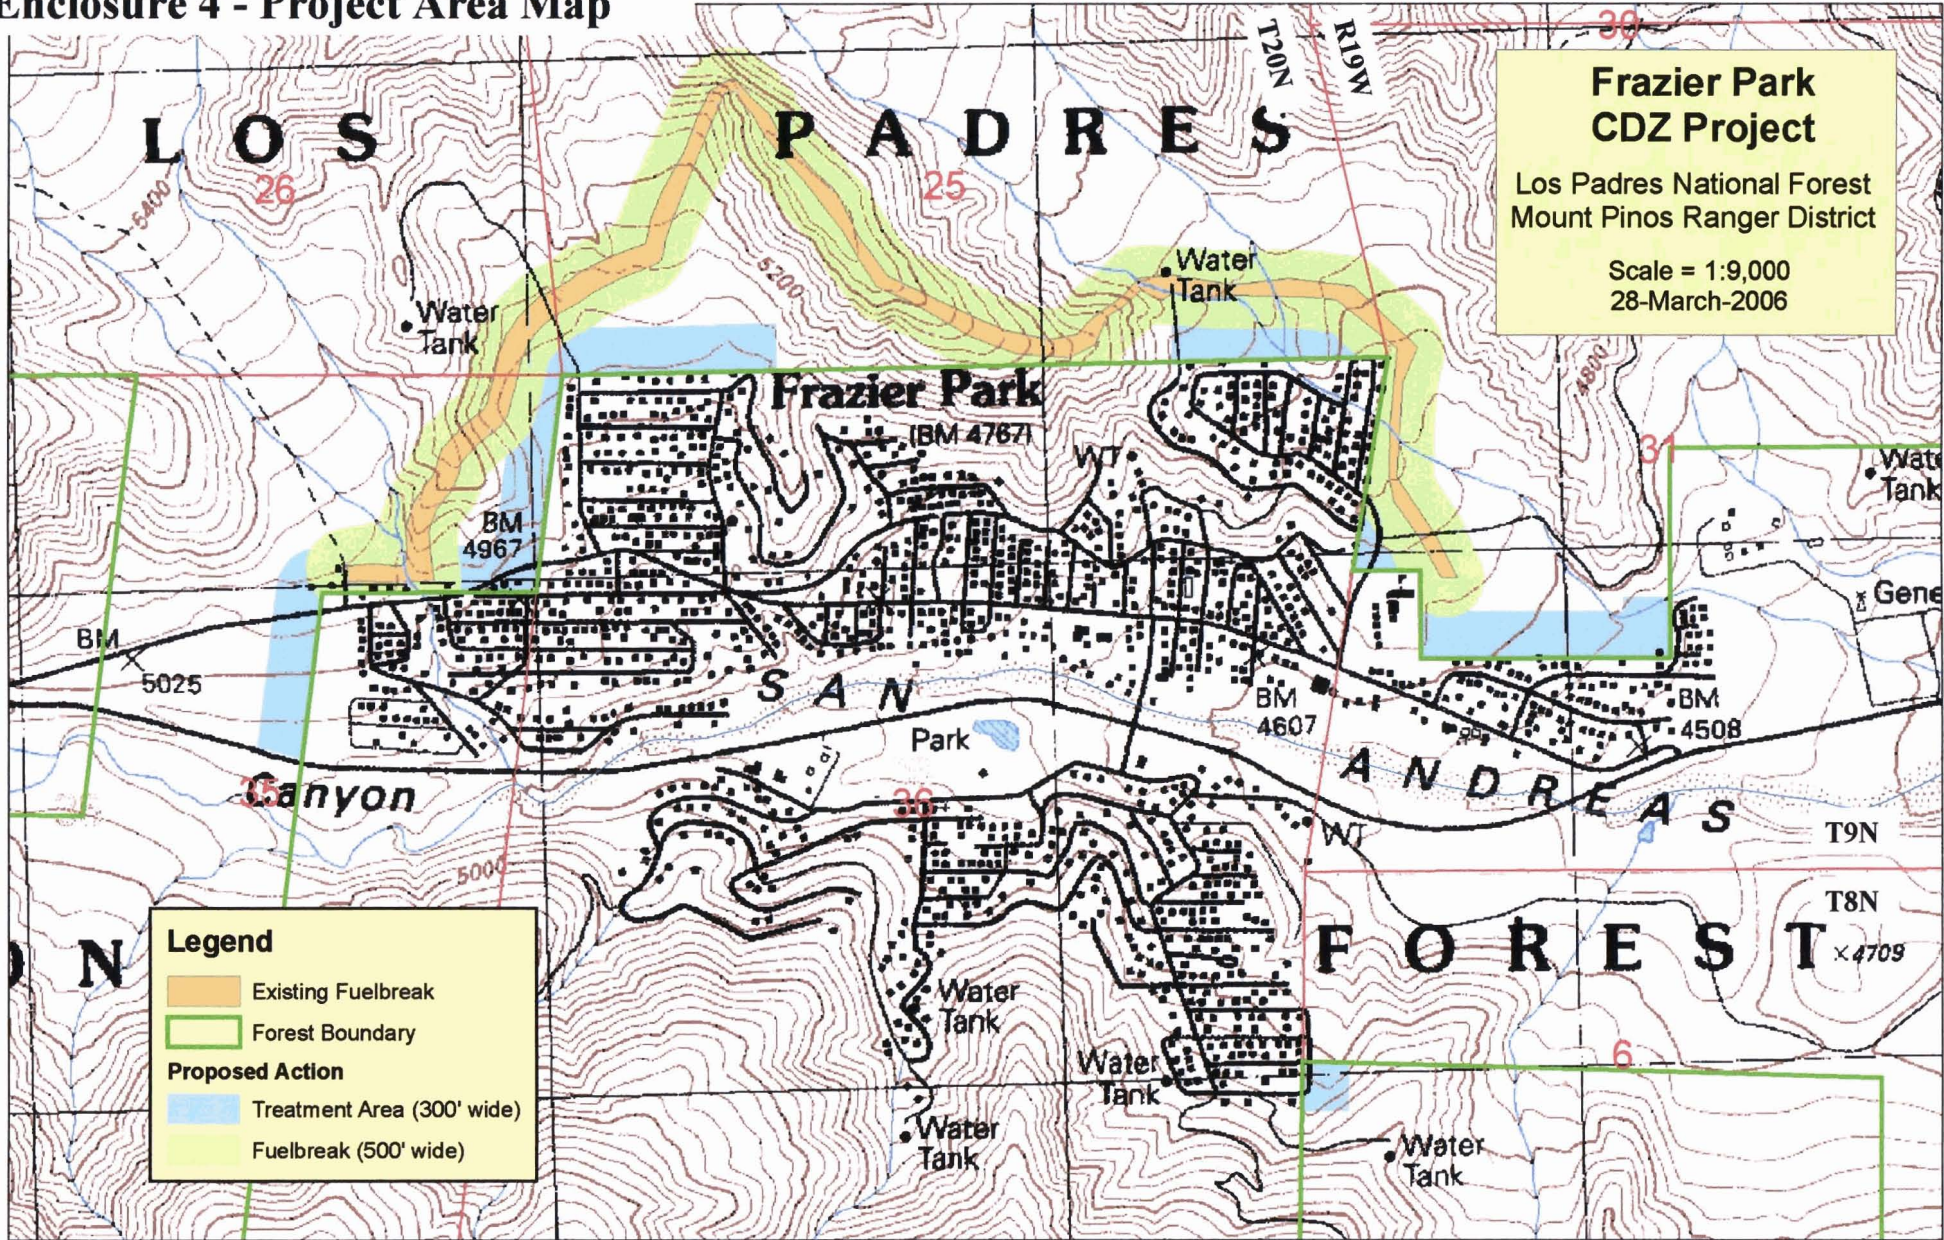

Enclosure 4 - Project Area Map

**Frazier Park
CDZ Project**
 Los Padres National Forest
 Mount Pinos Ranger District
 Scale = 1:9,000
 28-March-2006

Legend

- Existing Fuelbreak
- Forest Boundary

Proposed Action

- Treatment Area (300' wide)
- Fuelbreak (500' wide)