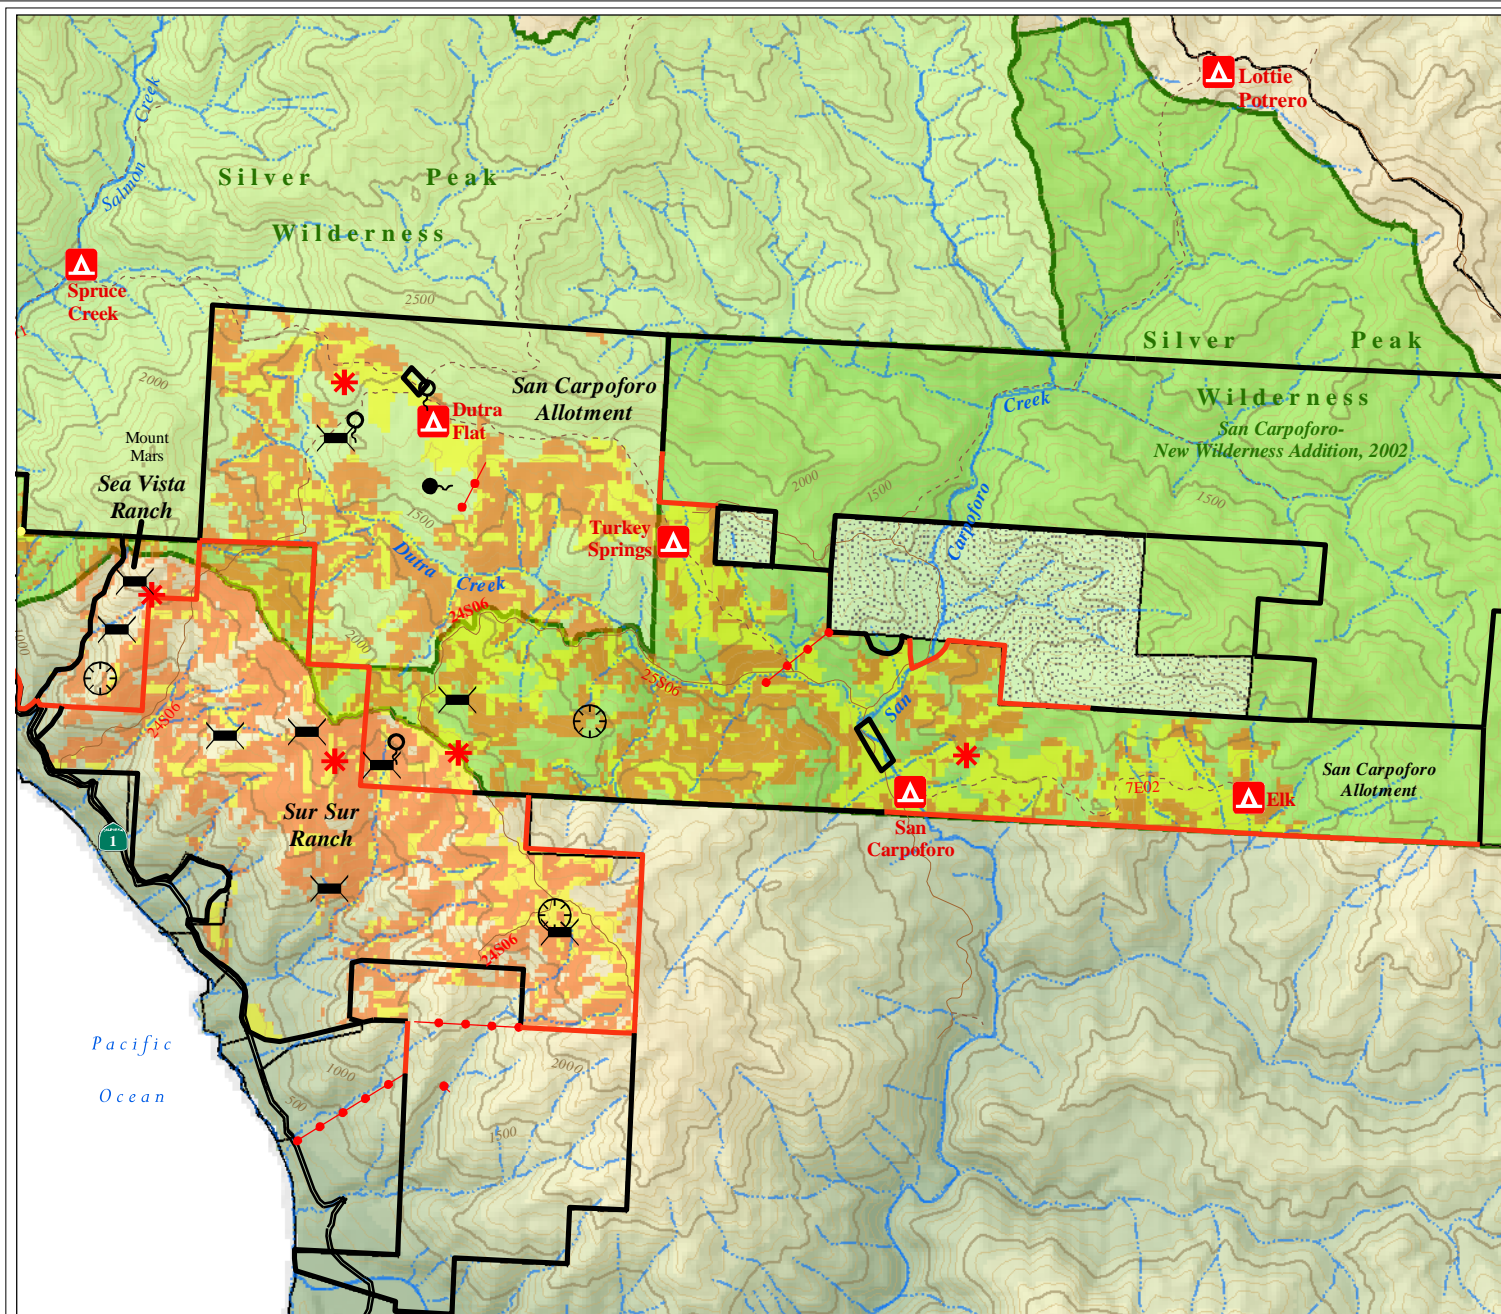

# San Carpofo Allotment Sea Vista & Sur Sur Ranch

## Allotment Features & Developments

- Campground, FS
  - Corral
  - Stockpond
  - Key Area
  - Spring
  - Water Development
  - Fence
  - Free Fence
  - Natural Barrier
  - Recreation Stock Enclosure
- ## Grazing Potential
- Primary
  - Secondary
  - Secondary Highway
  - Improved Light Duty / Paved
  - Gravel
  - Unimproved Dirt
  - Trail
  - Major Streams
  - Intermittent Streams
  - Silver Peak Wilderness
  - Silver Peak Wilderness Addition
  - Non-National Forest Land

**Primary & Secondary  
Grazing Acres (sum)**  
3332ac.

Wilderness Within Sea Vista & Sur Sur Ranches	Wilderness Within San Carpofo Allotment
SV -14ac. (New)	1968ac.(New)
SS - 117ac.(New)	1579ac.(Old)

The USDA Forest Service uses the most current & complete data available. GIS data and product accuracy may vary. Using GIS products for purposes other than those for which they were intended may yield inaccurate or misleading results. The USDA Forest Service reserves the right to correct, update, modify, or replace GIS products without notification.