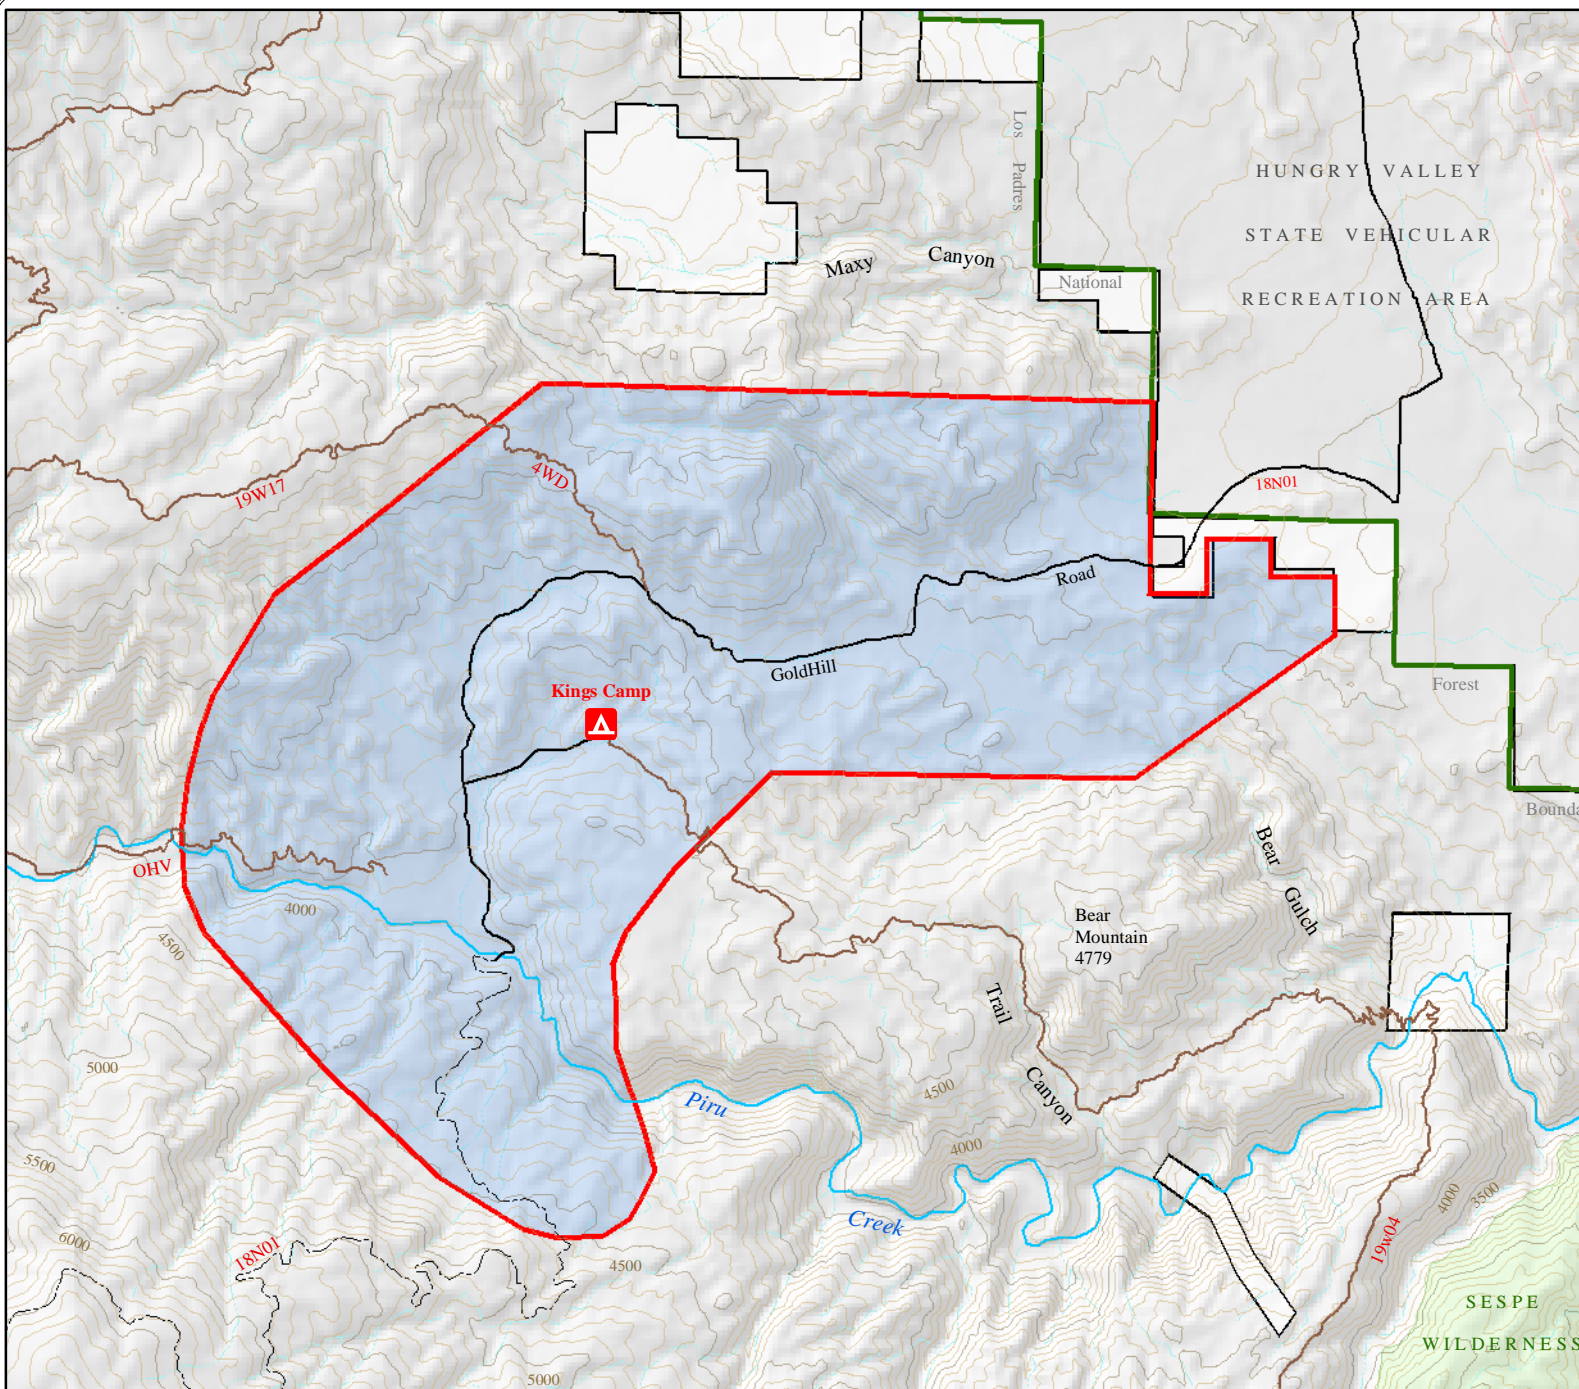

Goldhill

High Impact Recreation Area (HIRA)

- HIRA Boundary (Fee Area)
- Campground, FS
- High Clearance Vehicle
- Hiker/Pedestrian, Pack & Saddle
- Motorcycle
- Major Highways
- Major Streams
- Los Padres NF Boundary
- Wilderness
- Non-National Forest Land

The USDA Forest Service uses the most current & complete data available. GIS data and product accuracy may vary. Using GIS products for purposes other than those for which they were intended may yield inaccurate or misleading results. The USDA Forest Service reserves the right to correct, update, modify, or replace GIS products without notification.